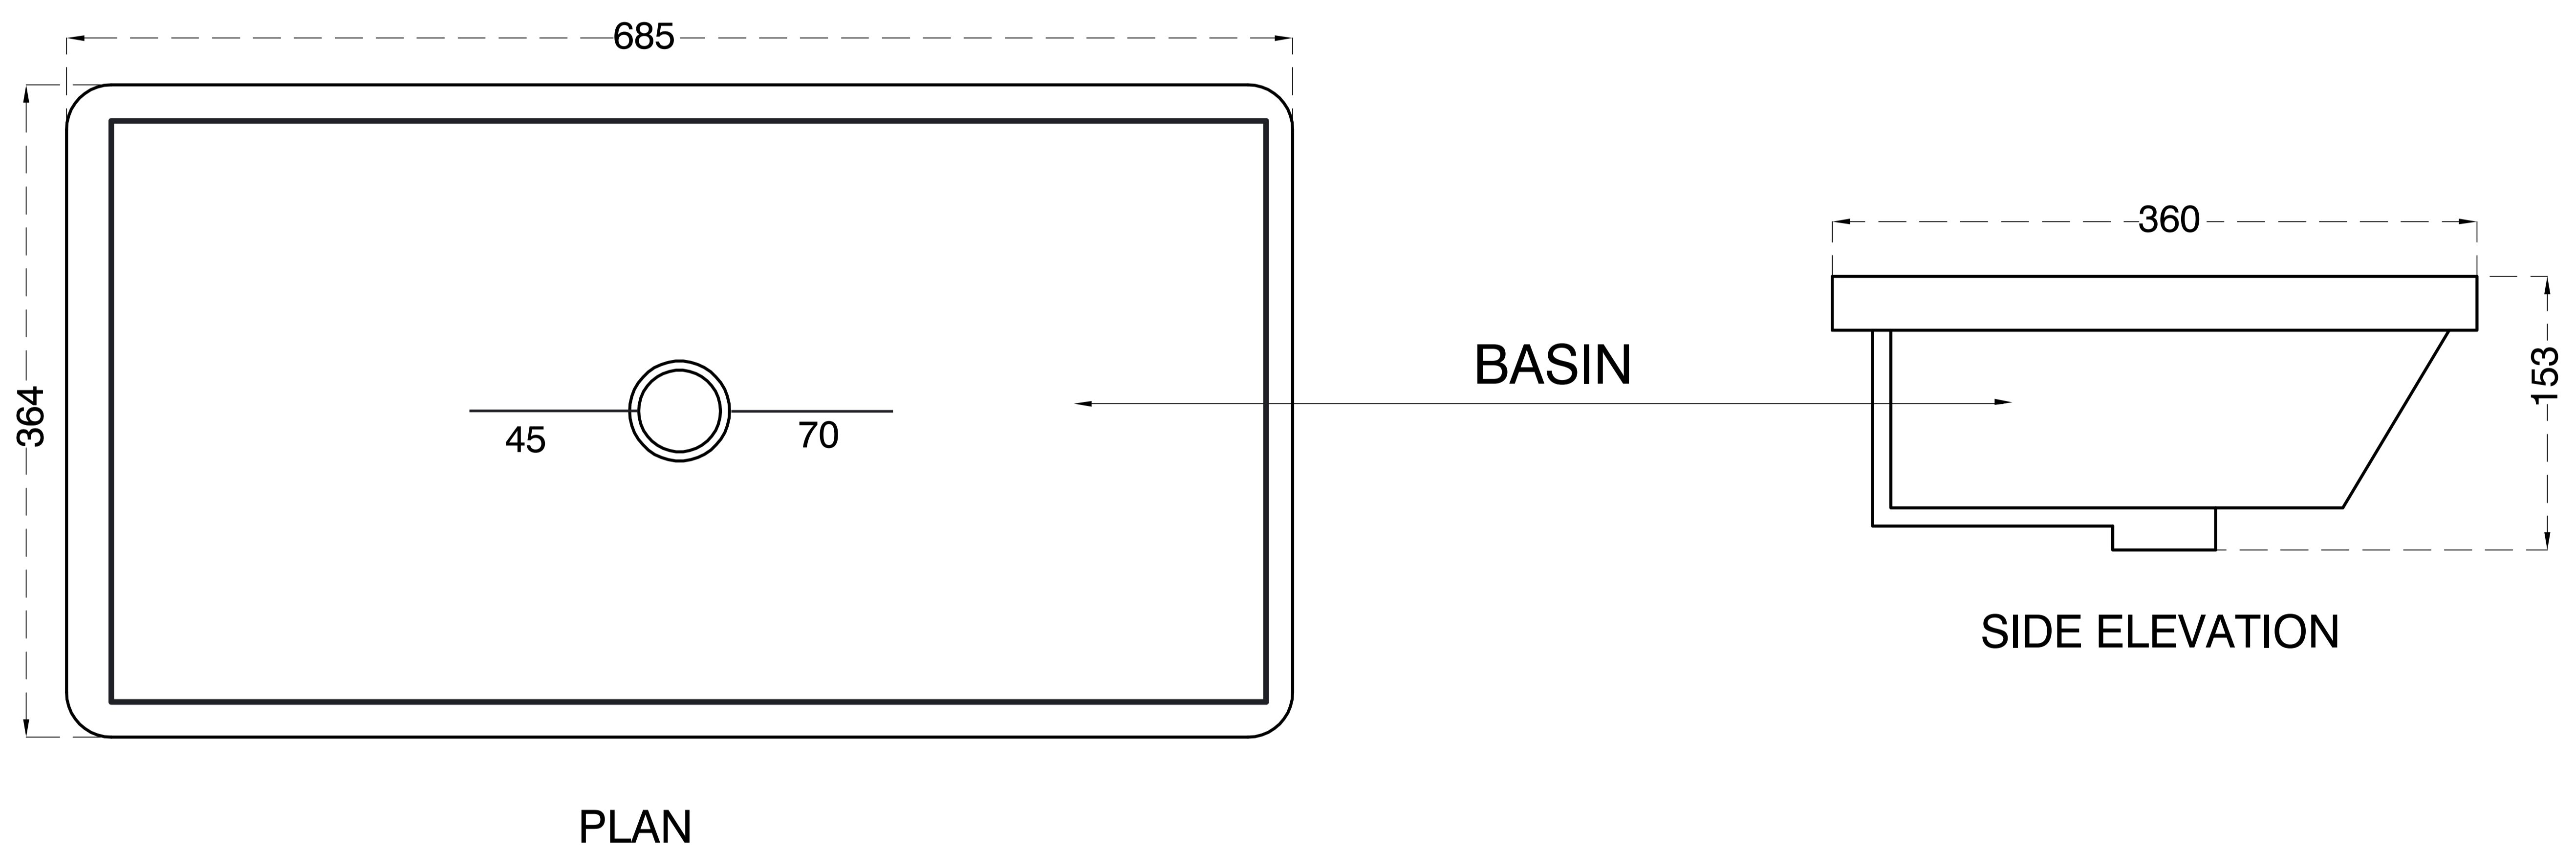

Ceramic Under-Counter Wash Basin

Product Code : 1635

Technical Drawing

All dimension are in **mm**